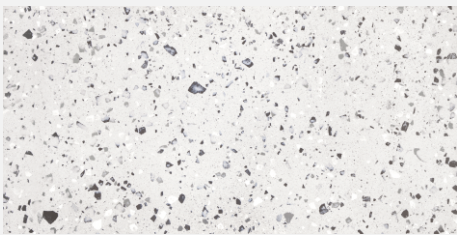

TERRAZZO COLLECTION

Crafted for Your Style

SCAN QR FOR PRODUCTS

Silver

Available Sizes

Available Finish
Matt