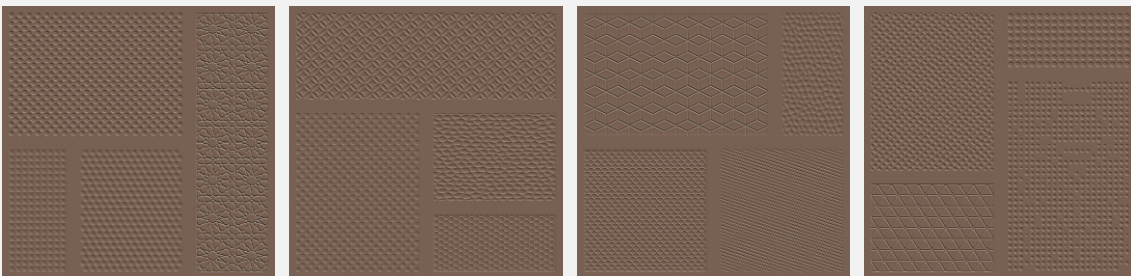

Belgium

Available Sizes