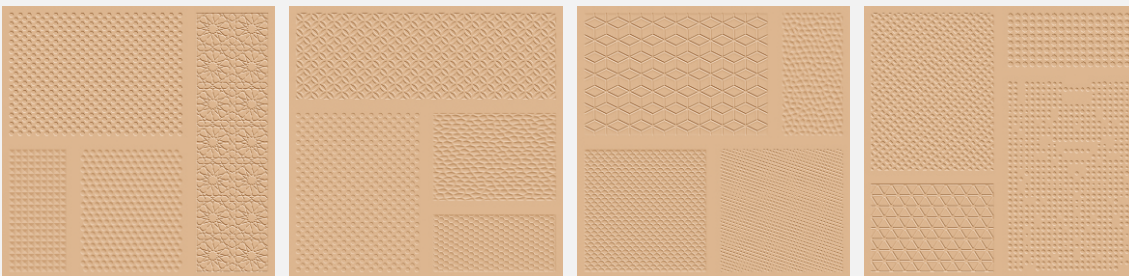

Carbon

Available Sizes

Available Finish
Matt | Cement Rome (3 Different Punch)

ROMAN

COLLECTION

Available Thickness: 9mm | 15mm

ROMAN COLLECTION

*Unleash Roman Grandeur
Where Tradition Meets Tile*

SCAN QR
FOR PRODUCTS

Linen

Sandal

Available Sizes

Available Finish
Matt | Roman Punch (4 Different Punch)

ROMAN COLLECTION

SCAN QR FOR PRODUCTS

Elegance Etched in Every Tile