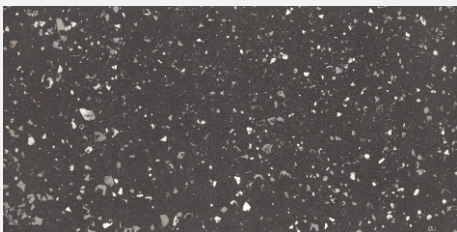

SCAN QR FOR PRODUCTS

Silver

Fossil

Swiss

Iron

Available Sizes

Available Finish
Matt

ROMANIA