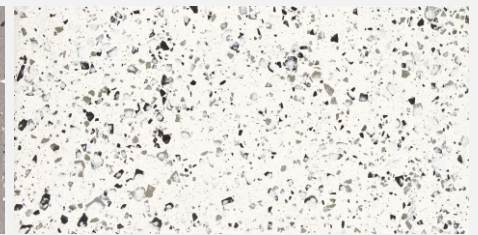

TERRAZZO COLLECTION

Crafted for Your Style

SCAN QR FOR PRODUCTS

Swiss

Available Sizes

Available Finish
Matt