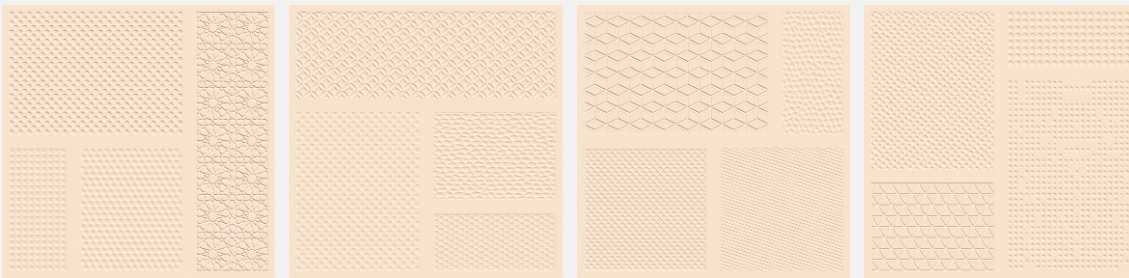

SCAN QR
FOR PRODUCTS

Linen

Sandal

Available Sizes

Available Finish
Matt | Roman Punch (4 Different Punch)

ROMAN COLLECTION

SCAN QR FOR PRODUCTS

Elegance Etched in Every Tile