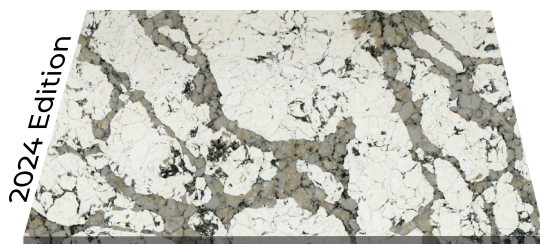

Pandora (Available in Book Match)

Scan QR