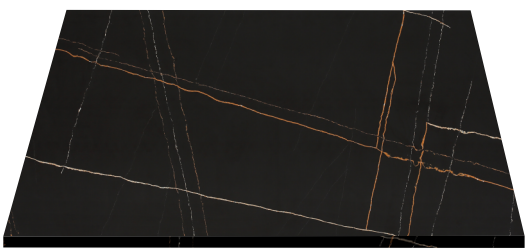

Scan QR

Laurent *(Available in Book Match)*