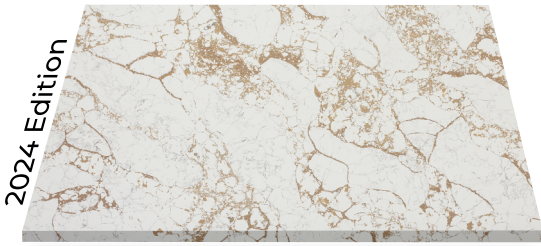

Amber (Available in Book Match)

Scan QR

Himalaya (Available in Book Match)

Scan QR

Iceberg (Available in Book Match)

Scan QR

Gold Souk (Available in Book Match)

Scan QR

Statuario (Available in Book Match)

Prada Gold (Available in Book Match)

Statuario Gold (Available in Book Match)

Calacatta Classic (Available in Book Match)

Dark Tones

Dark and intense, these stone surfaces make a bold statement within any interior scheme. Choose a deep black stone to add instant drama to your space or go for a subtler grey for a more relaxed feel.