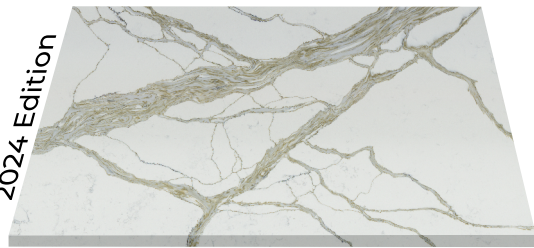

Jumeirah

Scan QR

Astoria

White Mirror

Venato

Macaubas (Available in Book Match)

Fairmont (Available in Book Match)

Lava Vitre (Available in Book Match)

Statuario (Available in Book Match)

Prada Gold (Available in Book Match)

Statuario Gold (Available in Book Match)

Calacatta Classic (Available in Book Match)

Dark Tones

Dark and intense, these stone surfaces make a bold statement within any interior scheme. Choose a deep black stone to add instant drama to your space or go for a subtler grey for a more relaxed feel.