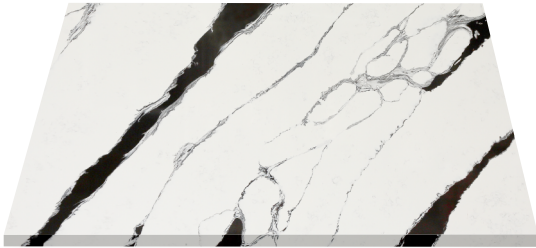

Scan QR

Panda (Available in Book Match)

2024 Edition

Scan QR

Fugen Arabescato

Precision, Prestige and *Perfection*

Mid Tones

Warm and inviting, neutral mid tones are the perfect pairing for any design scheme: from marrying beautifully soft textures of woods and striking metallics, to balancing soft pastel colours and paint finishes.