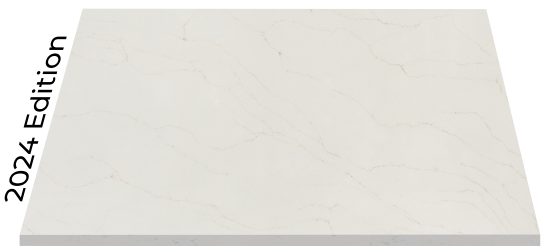

Mid Tones

Warm and inviting, neutral mid tones are the perfect pairing for any design scheme: from marrying beautifully soft textures of woods and striking metallics, to balancing soft pastel colours and paint finishes.

Astoria