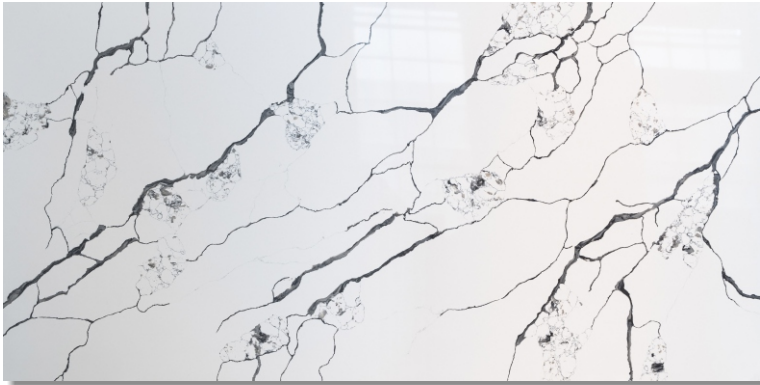

Bruno

3200mm X 1600mm