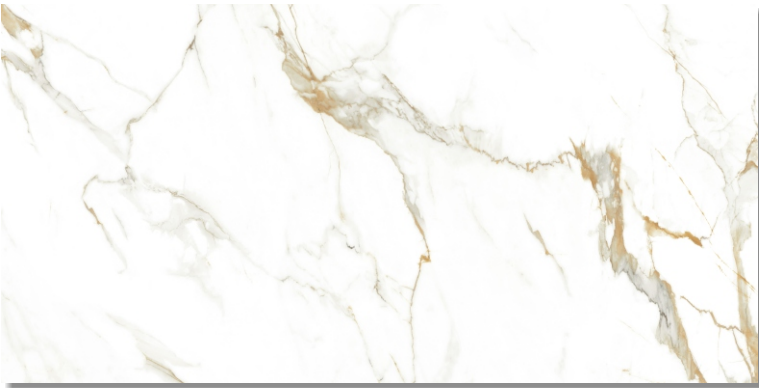

Grade A - 2800mm X 1600mm

Bianco St. Laurent

3000mm X 1600mm

Calacatta Gold

3000mm X 1600mm

Calida Gold

3000mm X 1600mm

Thickness Options: