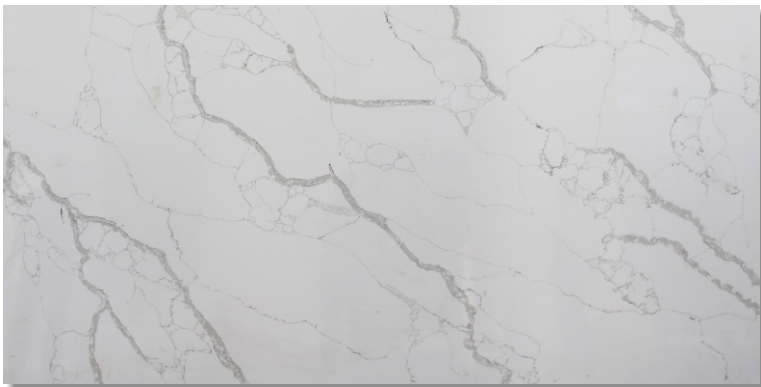

3200mm X 1600mm

Calacatta Web

3200mm X 1600mm

Marmo White

3200mm X 1600mm

Calacatta Brave

3200mm X 1600mm

*Timeless Beauty
Modern Living*