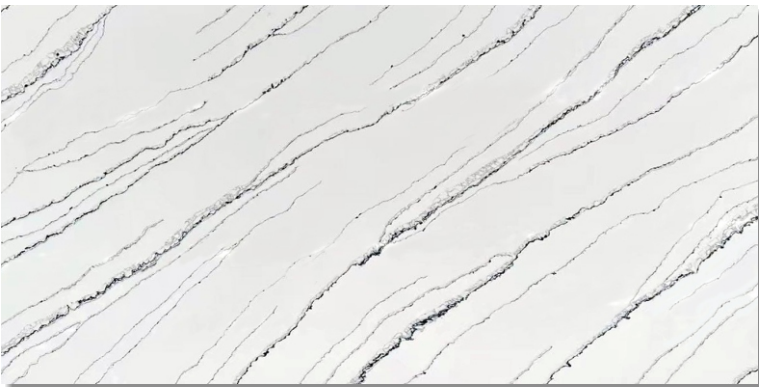

Statuario Laza

3200mm X 1600mm

Statuario Valle

3200mm X 1600mm

Calacatta Gold

3200mm X 1600mm

River White

3200mm X 1600mm